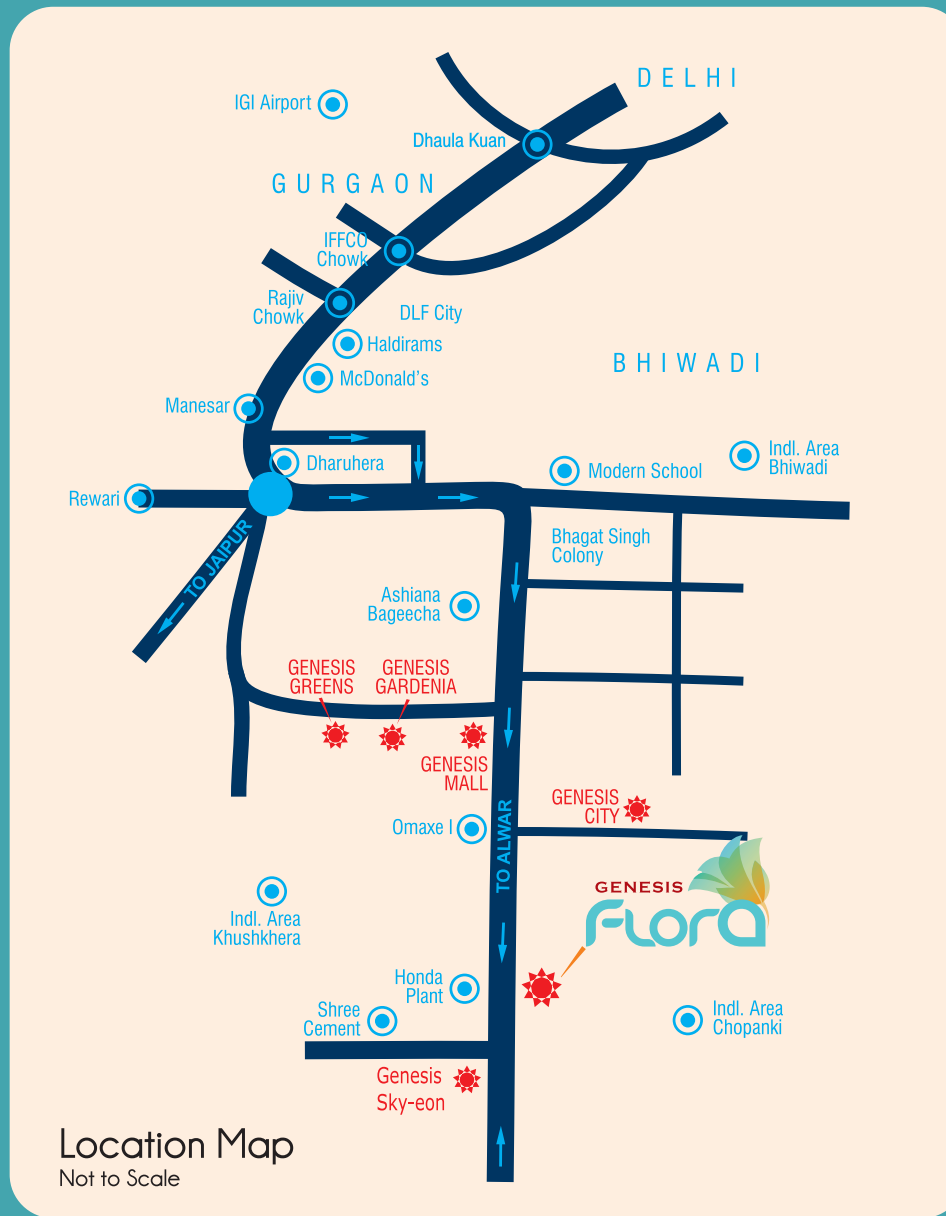

Location Map
Not to Scale