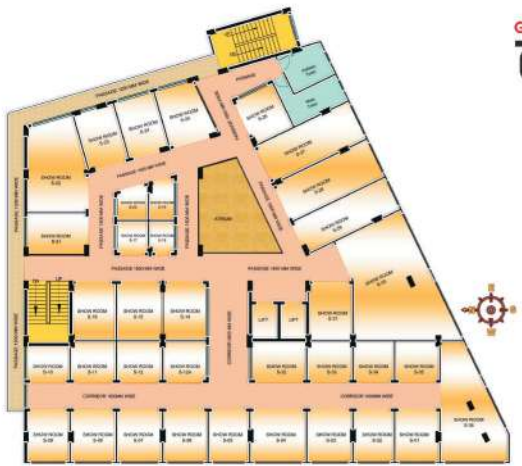

UPPER GROUND FLOOR PLAN

Genesis Bazaar, Ambedkar Circle, Alwar.
Call +91- 9828382291

Disclaimer - Visual representations shown in this brochure are purely conceptual. Building plans, specification, layout plans etc. are tentative and subject to variation and modification by the company or the competent authorities stationed plans.

Running Successfully Biggest Mall in Bhiwadi

Now Creating a land Mark In Alwar...

Rera Registration No: RAJ/P/2018/715

GENESIS
बाज़ार

LOWER GROUND FLOOR PLAN

GENESIS
बाज़ार

FIRST FLOOR PLAN

GENESIS
बाज़ार

SECOND FLOOR PLAN

GENESIS
बाज़ार

THIRD FLOOR PLAN